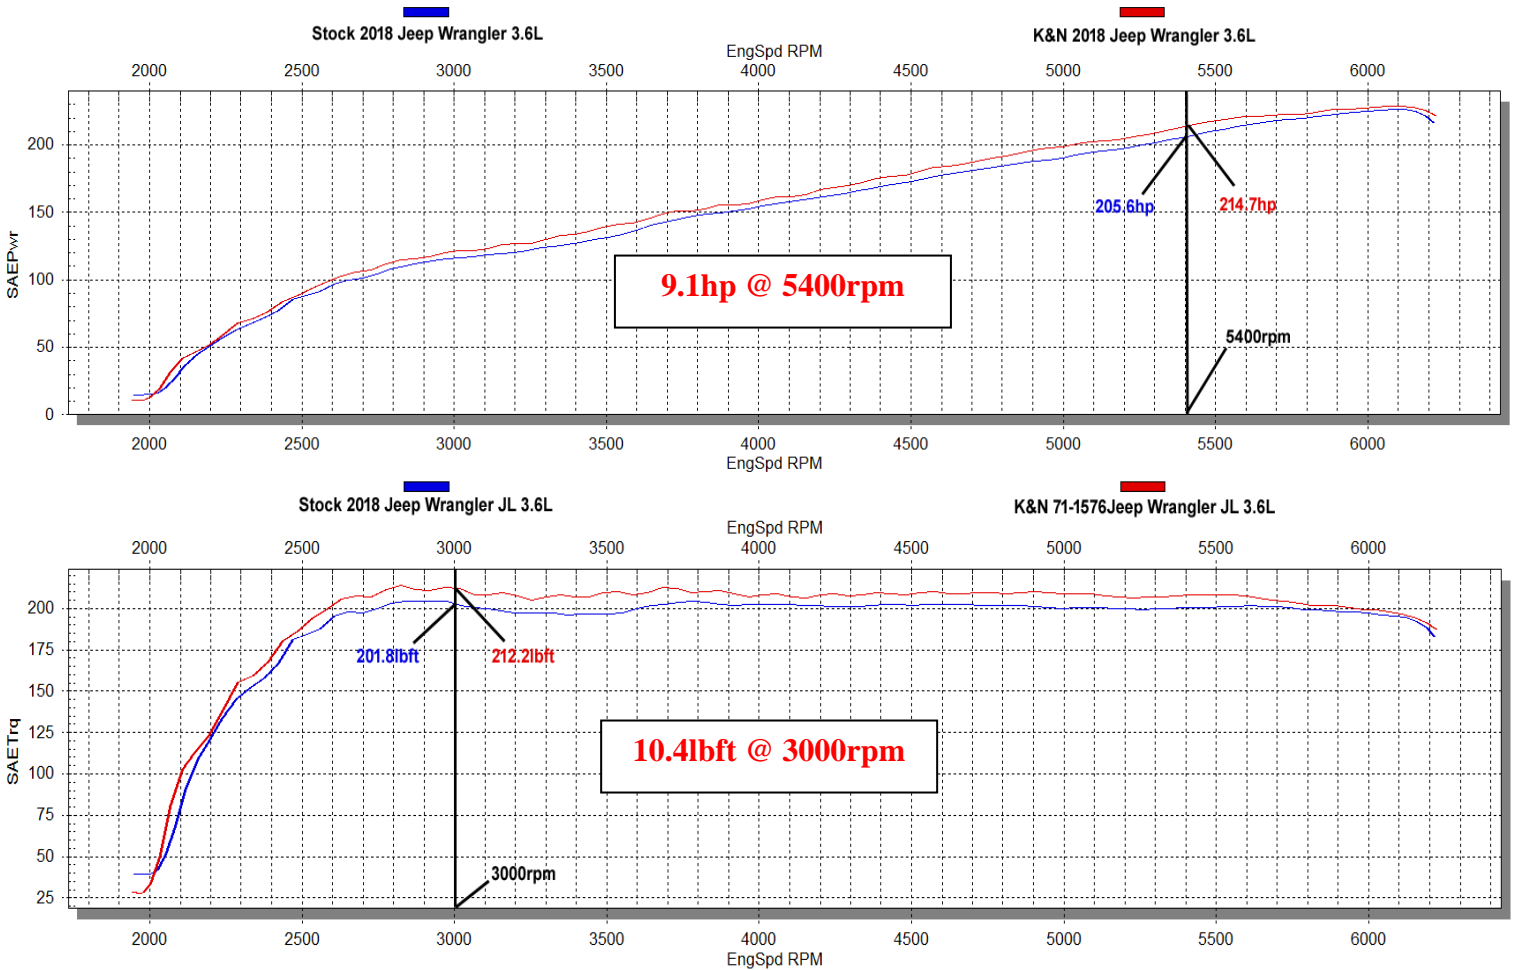

K&N Engineering Inc.

Data Group 1

**Run Title: Stock 2018 Jeep Wrangler JL 3.6L**  
**Run Notes: Baseline stock run. 2301 miles. 3<sup>rd</sup> gear run.**  
**Run Date: 6-14-18**

**Run Title: K&N 2018 Jeep Wrangler JL 3.6L**  
**Run Notes: K&N intake kit #71-1576 installed. 2301 miles. 3<sup>rd</sup> gear run.**  
**Run Date: 6-14-18**

**Horsepower gains based on specific or similar vehicle dynamometer test. Results will vary. For more information, lookup vehicle and/or testing protocols at [KNFilters.com](http://KNFilters.com)**