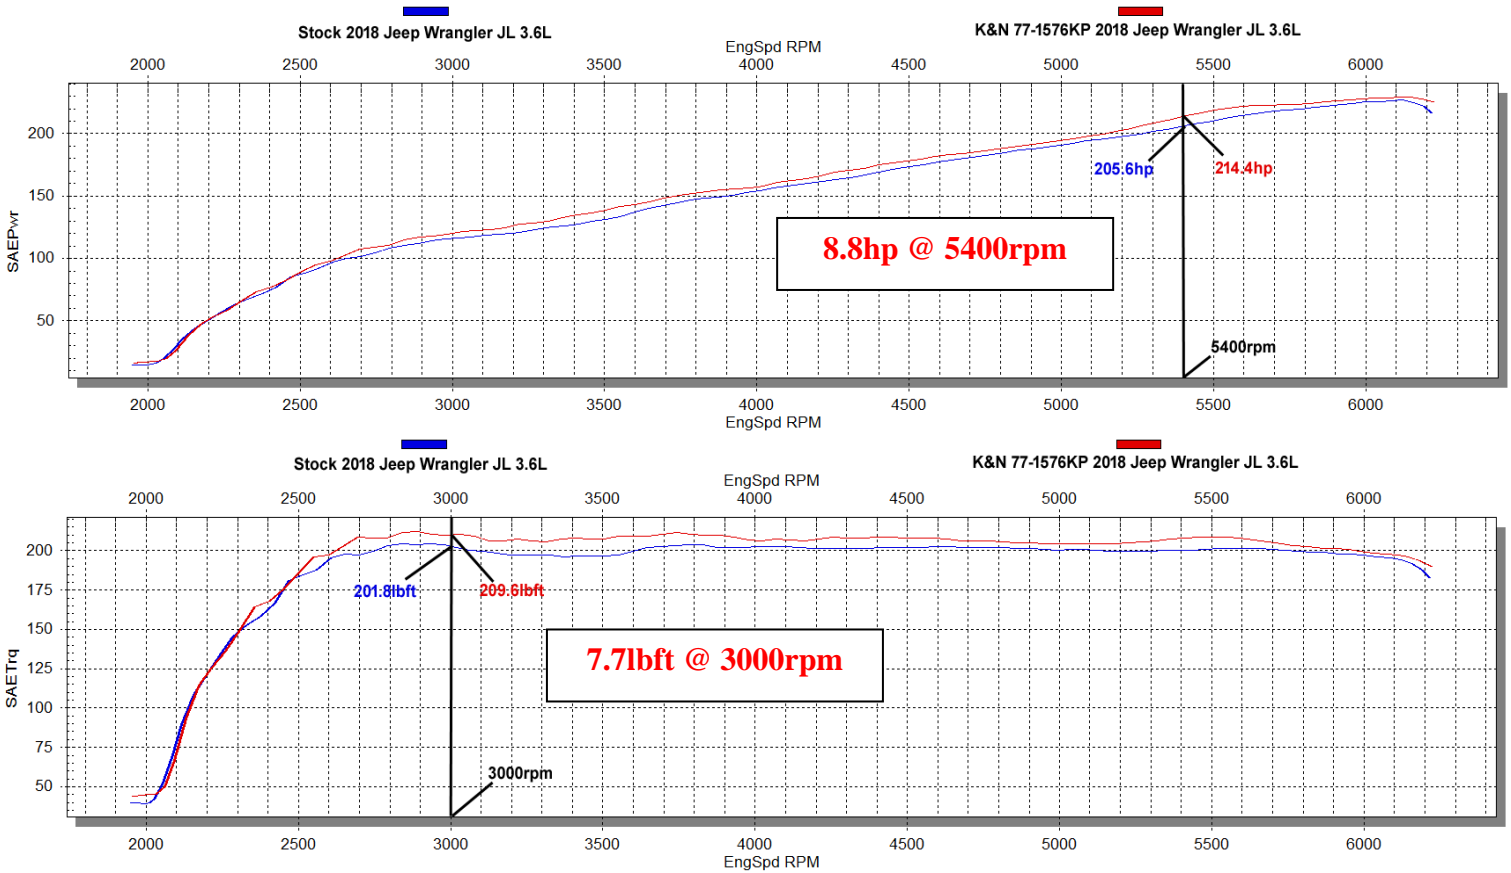

K&N Engineering Inc.

Data Group 1

**Run Title: Stock 2018 Jeep Wrangler JL 3.6L**  
**Run Notes: Baseline stock run. 2301 miles. 3<sup>rd</sup> gear run.**  
**Run Date: 6-13-18**

**Run Title: K&N 2018 Jeep Wrangler JL 3.6L**  
**Run Notes: K&N intake kit #77-1576KP installed. 2301 miles. 3<sup>rd</sup> gear run.**  
**Run Date: 6-13-18**

Horsepower gains based on specific or similar vehicle dynamometer test. Results will vary. For more information, lookup vehicle and/or testing protocols at [KNFilters.com](http://KNFilters.com)