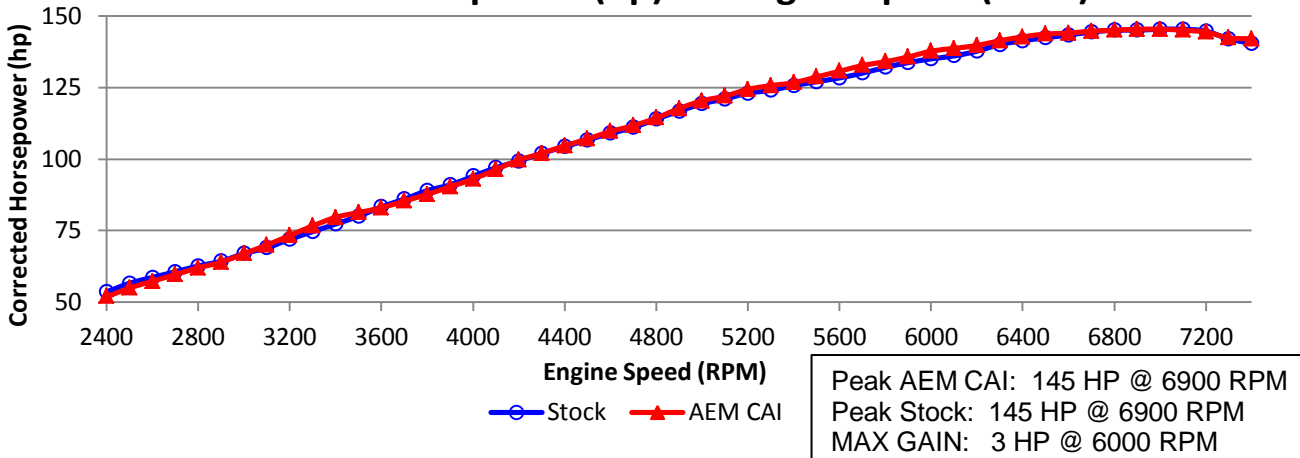

2013 Mazda MX-5 Miata 2.0L
Corrected Horsepower (hp) vs. Engine Speed (RPM)

Corrected Torque (ft-lbs) vs. Engine Speed (RPM)

Run Title: Stock 2013 Mazda MX-5 Miata 2.0L

Run Notes: Average baseline runs. 6107 miles. 4th gear runs, HOOD CLOSED

Run Date: 06/11/13

Stock: 77 °F, 29.91 in-Hg, SAE: 0.99, Relative Humidity: 69 %

Run Title: AEM 2013 Mazda MX-5 Miata 2.0L

Run Notes: Average AEM-21-729 intake kit installed runs. 6107 miles. 4th gear runs, HOOD CLOSED