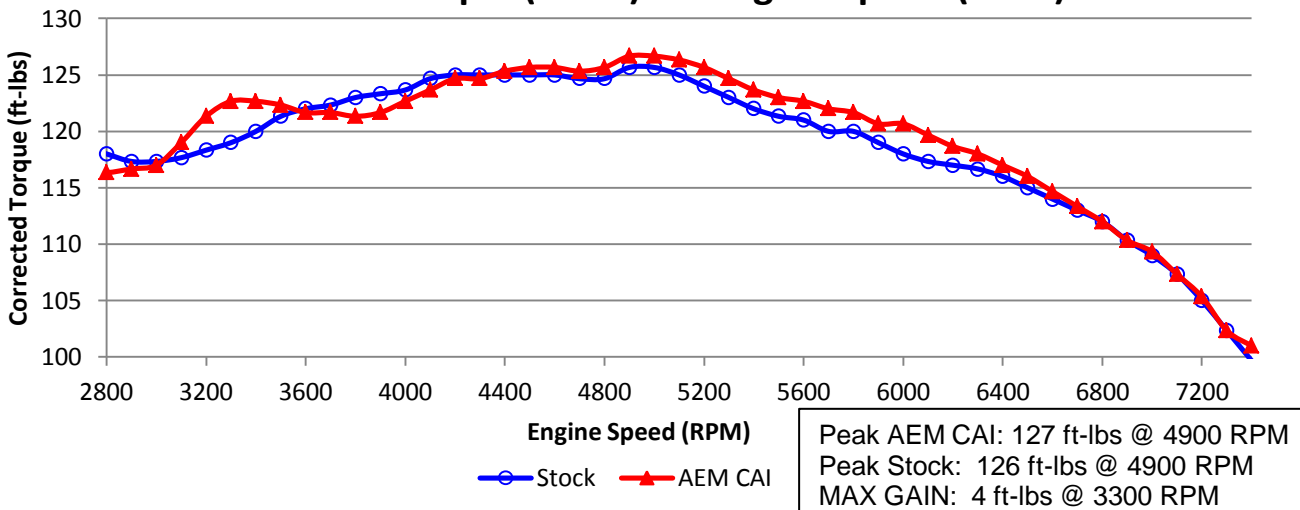

2013 Mazda MX-5 Miata 2.0L
Corrected Horsepower (hp) vs. Engine Speed (RPM)

Corrected Torque (ft-lbs) vs. Engine Speed (RPM)

Run Title: Stock 2013 Mazda MX-5 Miata 2.0L

Run Notes: Average baseline runs. 6107 miles. 4th gear runs, HOOD CLOSED

Run Date: 06/11/13

Stock: 77 °F, 29.91 in-Hg, SAE: 0.99, Relative Humidity: 69 %

Run Title: AEM 2013 Mazda MX-5 Miata 2.0L

Run Notes: Average AEM-21-729 intake kit installed runs. 6107 miles. 4th gear runs, HOOD CLOSED

Run Date: 06/11/13

AEM: 77 °F, 29.91 in-Hg, SAE: 0.99, Relative Humidity: 69 %

Filter and vehicle specific data shown, results may vary for other models.

AEM21729