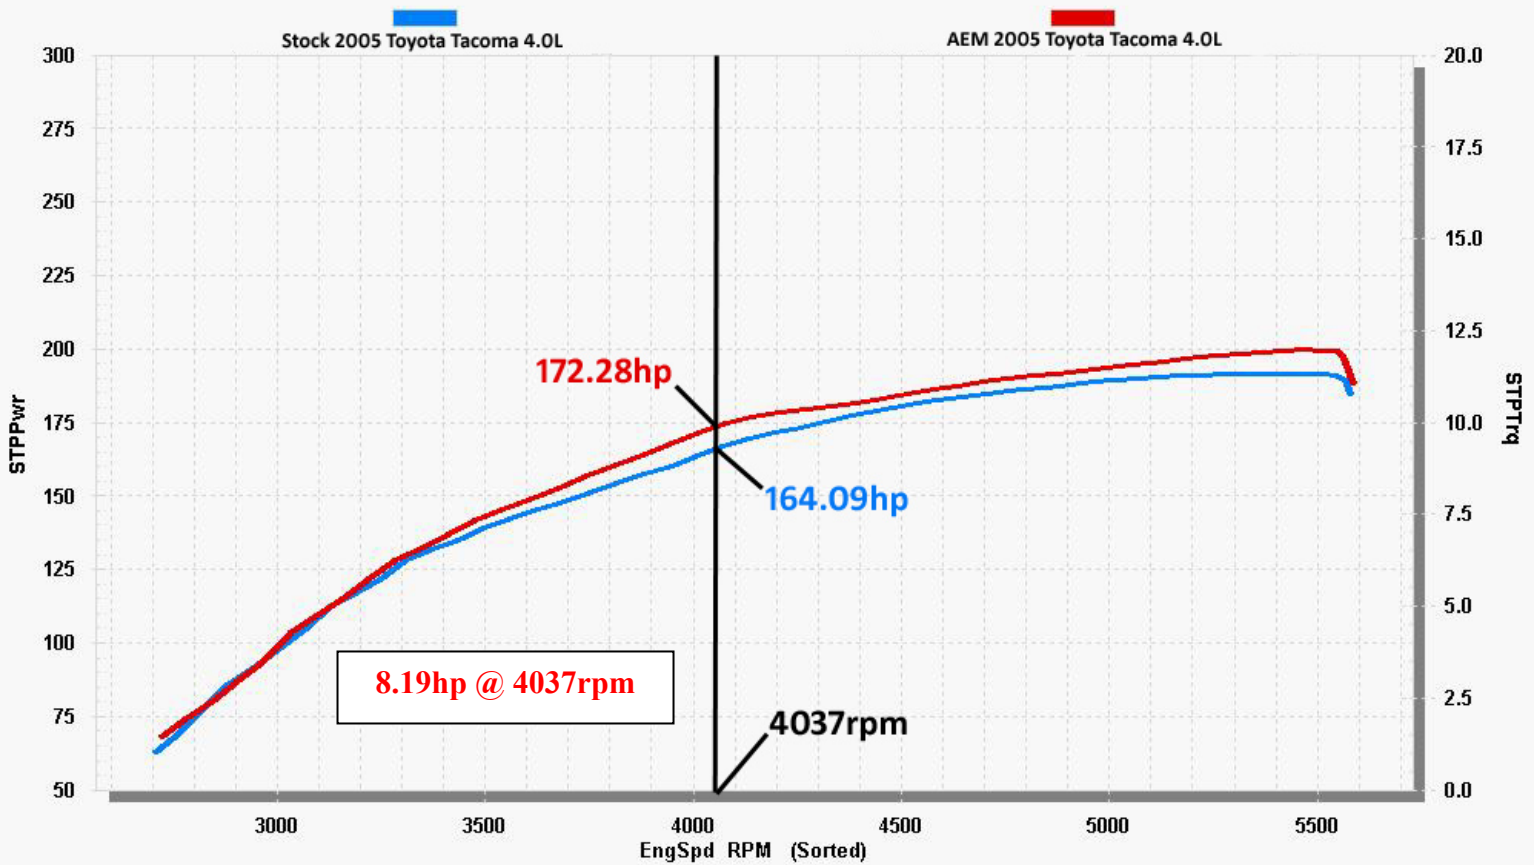

Data Group 1

04/13/09

SuperFlow WinDyn™ V2.7

16:05:01

**Run Title: Stock 2005 Toyota Tacoma 4.0L**  
**Run Notes: Baseline stock run. 23977 miles. 2<sup>nd</sup> gear run.**  
**Run Date: 8-9-07**

**Run Title: AEM 2005 Toyota Tacoma 4.0L**  
**Run Notes: AEM intake kit installed. 23977 miles. 2<sup>nd</sup> gear run.**  
**Run Date: 8-9-07**

Filter and Vehicle specific data shown, results may vary for other models

AEM218403