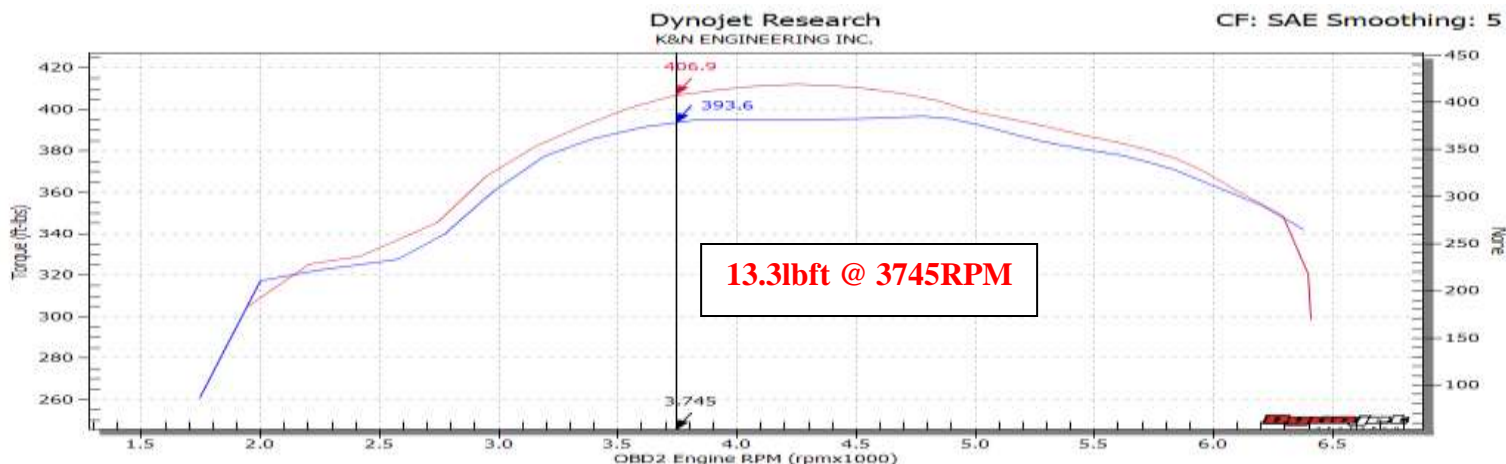

The Performance Intake Company™

Run Title: Stock 2016 Dodge Challenger 6.4L  
Run Notes: Baseline stock run. 12301 miles. 3<sup>rd</sup> gear run.  
Run Date: 11-16-2018

Run Title: AIRAID 2016 Dodge Challenger 6.4L  
Run Notes: AIRAID intake kit #AIR-352-388 installed. 12301 miles. 3<sup>rd</sup> gear run.  
Run Date: 11-16-2018

Horsepower gains based on specific or similar vehicle dynamometer test. Results will vary. For more information, lookup vehicle and/or testing protocols at [www.AIRaid.com](http://www.AIRaid.com)

AIR-352388