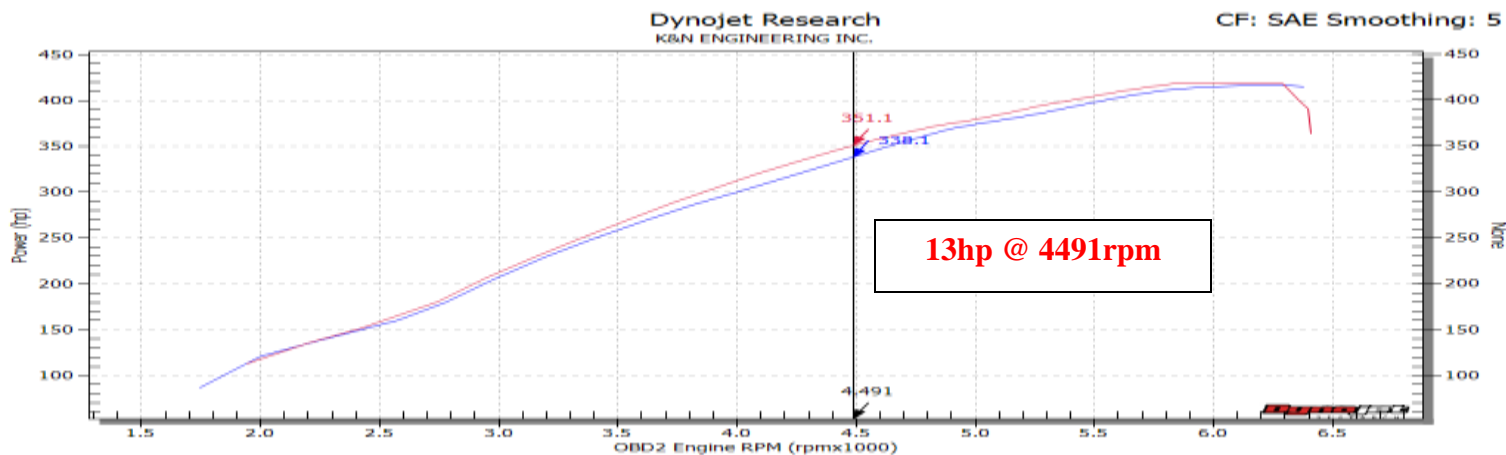

The Performance Intake Company™

Run Title: Stock 2016 Dodge Challenger 6.4L  
Run Notes: Baseline stock run. 12301 miles. 3<sup>rd</sup> gear run.  
Run Date: 11-16-2018

Run Title: AIRAID 2016 Dodge Challenger 6.4L  
Run Notes: AIRAID intake kit #AIR-352-388 installed. 12301 miles. 3<sup>rd</sup> gear run.  
Run Date: 11-16-2018

Horsepower gains based on specific or similar vehicle dynamometer test. Results will vary. For more information, lookup vehicle and/or testing protocols at [www.AIRaid.com](http://www.AIRaid.com)

AIR-352388