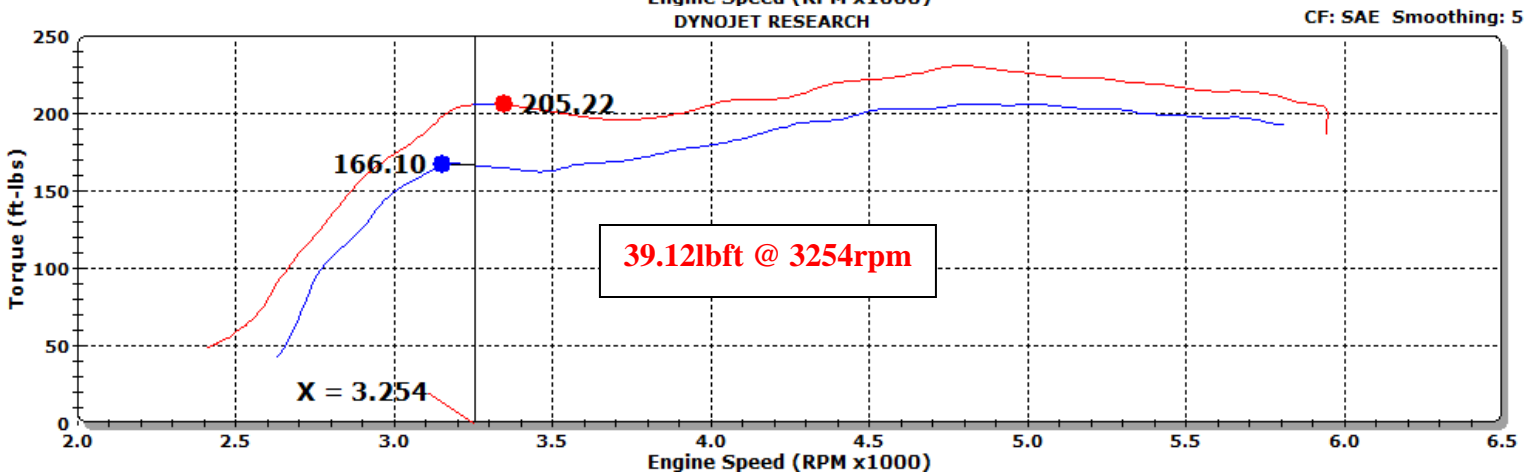

## SPECTRE PERFORMANCE Inc.

Run Title: Stock 2014 Toyota FJ Cruiser 4.0L  
 Run Notes: Baseline stock run. 2<sup>nd</sup> gear run. 6747 miles.  
 Run Date: 5/1/2014 10:08:17 AM  
 Stock.001: 90.53 °F 29.12 in-Hg Humidity: 5 % SAE: 1.02

Run Title: SPECTRE 2014 Toyota FJ Cruiser 4.0L  
 Run Notes: SPECTRE intake kit #9002 installed. 2<sup>nd</sup> gear run. 6747 miles.  
 Run Date: 5/1/2014 12:50:14 PM  
 SPECTRE.002: 97.48 °F 29.06 in-Hg Humidity: 4 % SAE: 1.03