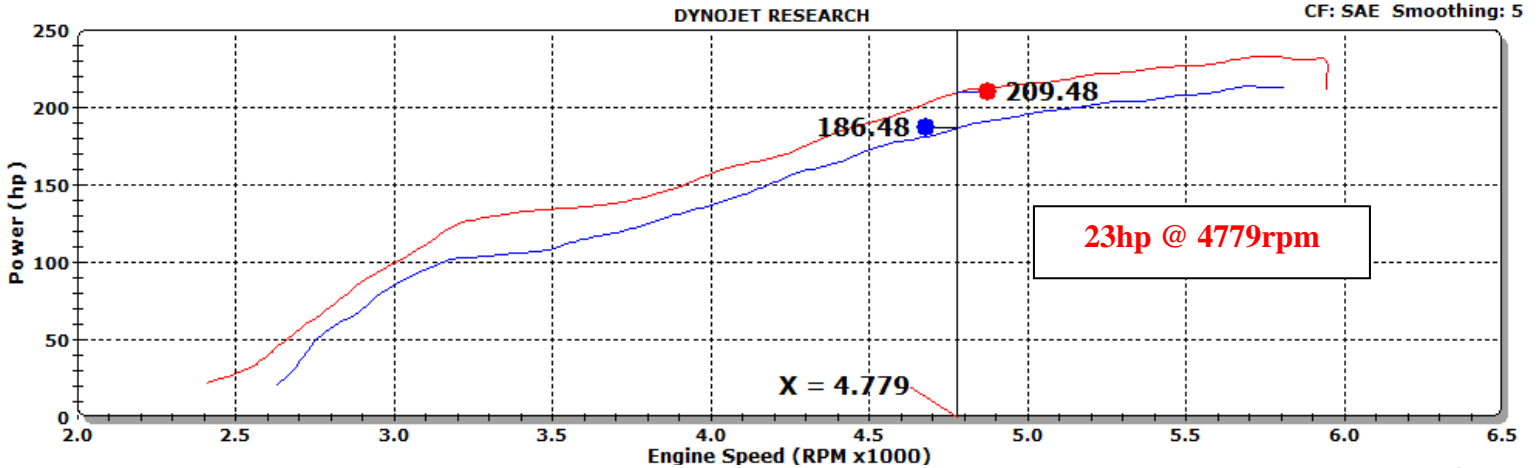

## SPECTRE PERFORMANCE Inc.

Run Title: Stock 2014 Toyota FJ Cruiser 4.0L  
 Run Notes: Baseline stock run. 2<sup>nd</sup> gear run. 6747 miles.  
 Run Date: 5/1/2014 10:08:17 AM  
 Stock.001: 90.53 °F 29.12 in-Hg Humidity: 5 % SAE: 1.02

Run Title: SPECTRE 2014 Toyota FJ Cruiser 4.0L  
 Run Notes: SPECTRE intake kit #9002 installed. 2<sup>nd</sup> gear run. 6747 miles.  
 Run Date: 5/1/2014 12:50:14 PM  
 SPECTRE.002: 97.48 °F 29.06 in-Hg Humidity: 4 % SAE: 1.03