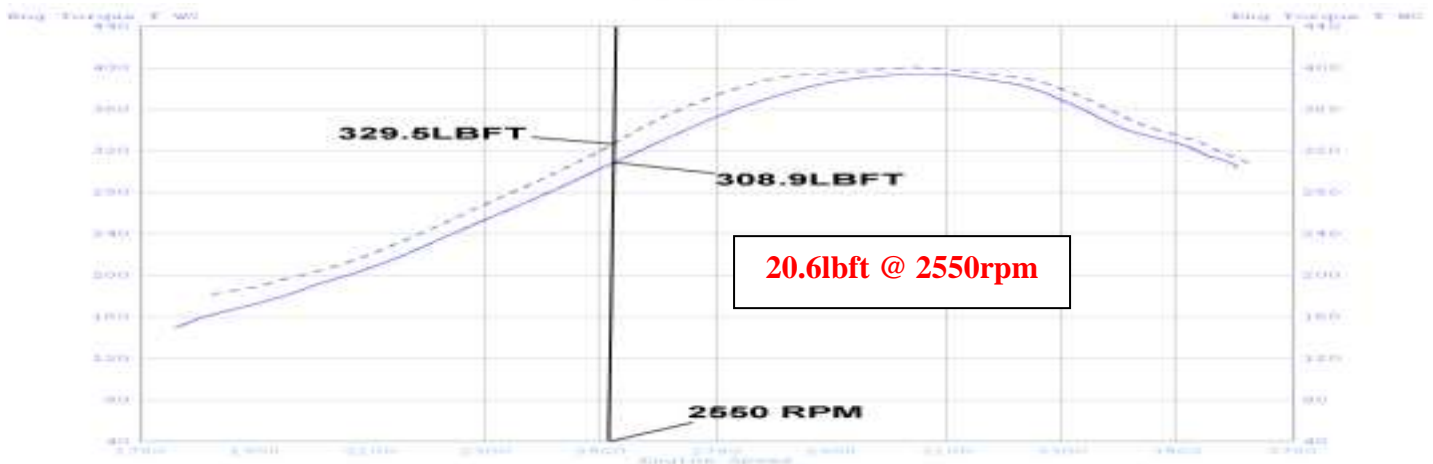

SPECTRE®

The 400mph Company™

SPECTRE PERFORMANCE Inc.

Run Title: Stock 2005 Ford F350 6.0L
Run Notes: Baseline stock run. 230,000 miles. 2nd gear run.
Run Date: 8-29-12

Run Title: SPECTRE 2005 Ford F350 6.0L
Run Notes: SPECTRE intake kit #9973 installed. 230,000 miles. 2nd gear run.
Run Date: 8-29-2012

Horsepower gains based on specific or similar vehicle dynamometer test. Results will vary. For more information, lookup vehicle and/or testing protocols at SPECTREPERFORMANCE.com

9973DG