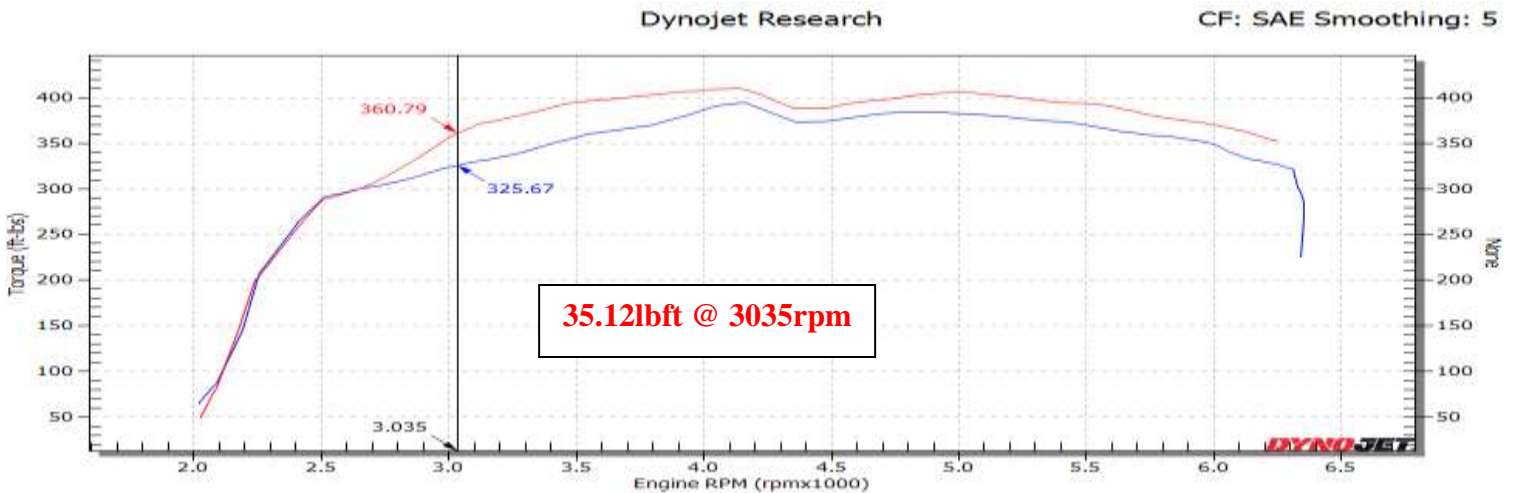

K&N Engineering Inc.

Run Title: Stock 2021 Jeep Wrangler JL 392 6.4L
Run Notes: Baseline stock run. 16783 miles. 3rd gear run.
Run Date: 3-8-2022

Run Title: K&N 2021 Jeep Wrangler JL 392 6.4L
Run Notes: K&N intake kit p/n 63-1588 installed. 16783 miles. 3rd gear run.
Run Date: 3-8-2022

Horsepower gains based on specific or similar vehicle dynamometer test. Results will vary. For more information, look up vehicle and/or testing protocols at KNFilters.com