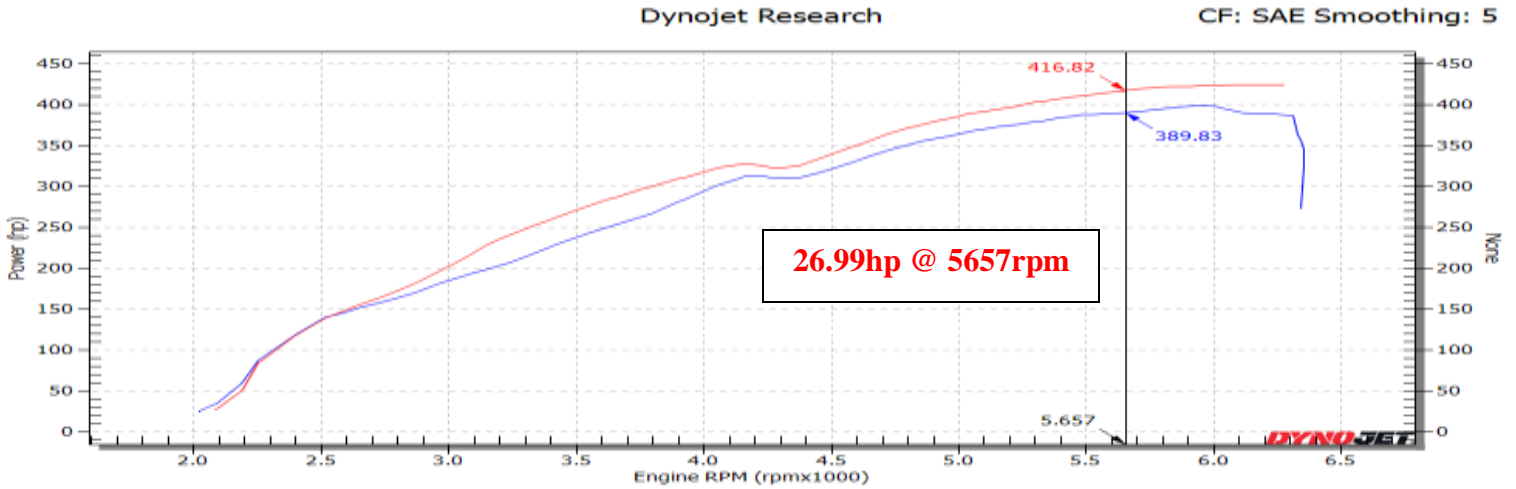

K&N Engineering Inc.

Run Title: Stock 2021 Jeep Wrangler JL 392 6.4L
Run Notes: Baseline stock run. 16783 miles. 3rd gear run.
Run Date: 3-8-2022

Run Title: K&N 2021 Jeep Wrangler JL 392 6.4L
Run Notes: K&N intake kit p/n 63-1588 installed. 16783 miles. 3rd gear run.
Run Date: 3-8-2022

Horsepower gains based on specific or similar vehicle dynamometer test. Results will vary. For more information, look up vehicle and/or testing protocols at KNFilters.com