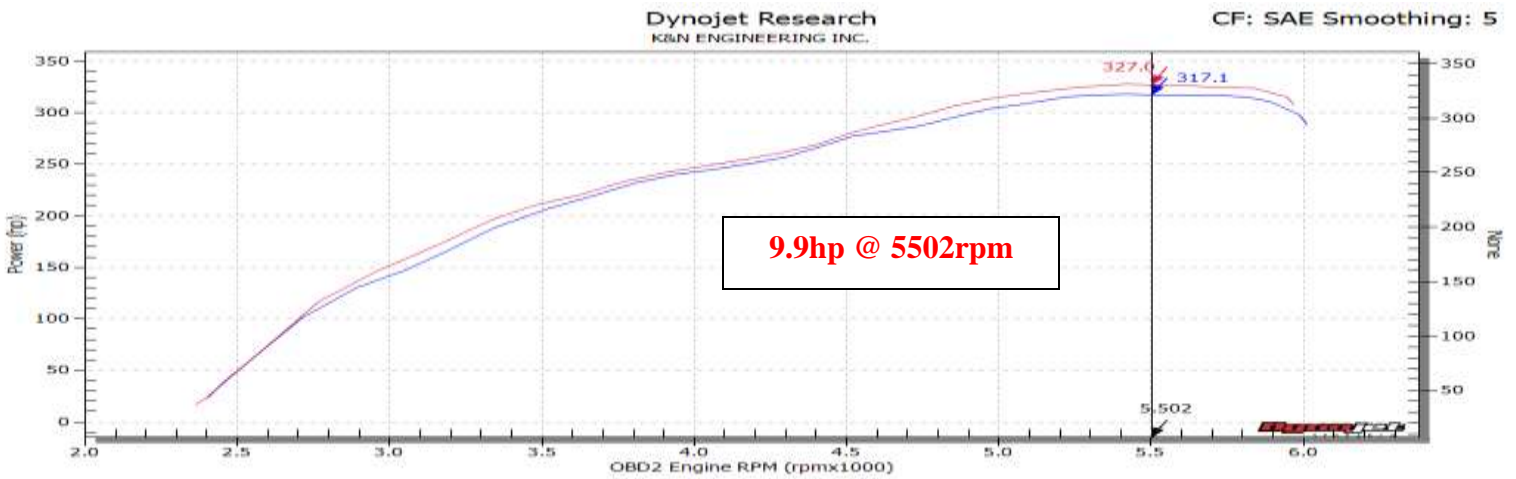

**K&N Engineering Inc.**

**Run Title: Stock 2018 Nissan Titan XD 5.6L**  
**Run Notes: Baseline stock run. 3<sup>rd</sup> gear run. 4345 miles.**  
**Run Date: 11-9-2018**

**Run Title: K&N 2018 Nissan Titan XD 5.6L**  
**Run Notes: K&N intake kit #63-6020 installed. 3<sup>rd</sup> gear run. 4345 miles.**  
**Run Date: 11-9-2018**

**Horsepower gains based on specific or similar vehicle dynamometer test. Results will vary. For more information, lookup vehicle and/or testing protocols at [KNFilters.com](http://KNFilters.com)**