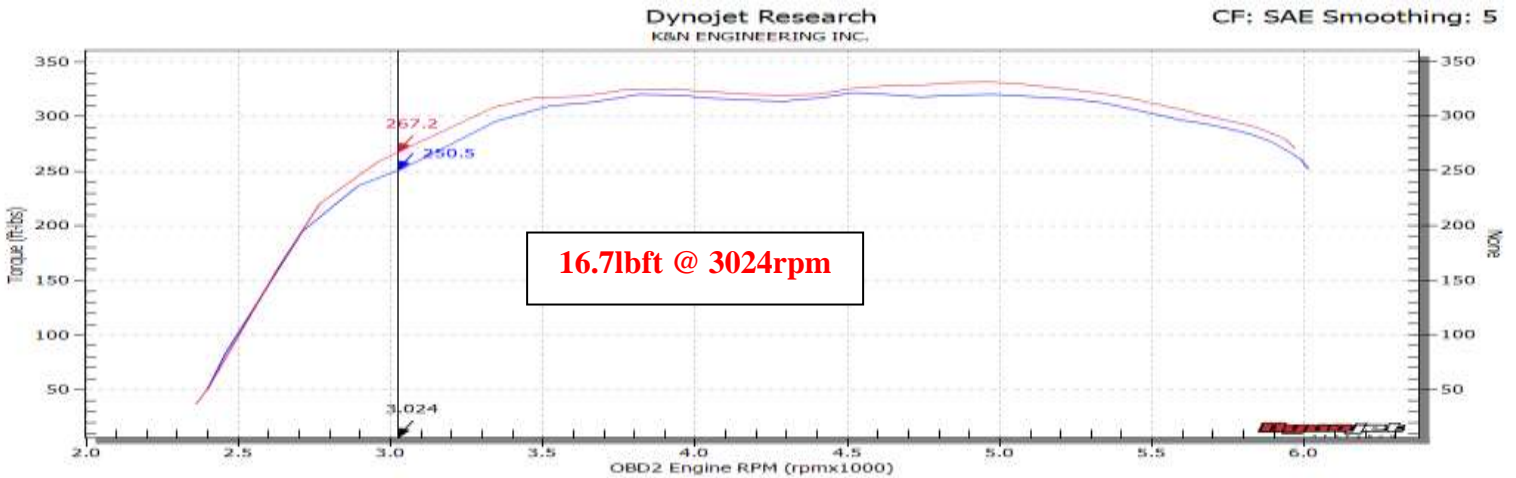

**K&N Engineering Inc.**

**Run Title: Stock 2018 Nissan Titan XD 5.6L**  
**Run Notes: Baseline stock run. 3<sup>rd</sup> gear run. 4345 miles.**  
**Run Date: 11-9-2018**

**Run Title: K&N 2018 Nissan Titan XD 5.6L**  
**Run Notes: K&N intake kit #63-6020 installed. 3<sup>rd</sup> gear run. 4345 miles.**  
**Run Date: 11-9-2018**

**Horsepower gains based on specific or similar vehicle dynamometer test. Results will vary. For more information, lookup vehicle and/or testing protocols at [KNFilters.com](http://KNFilters.com)**