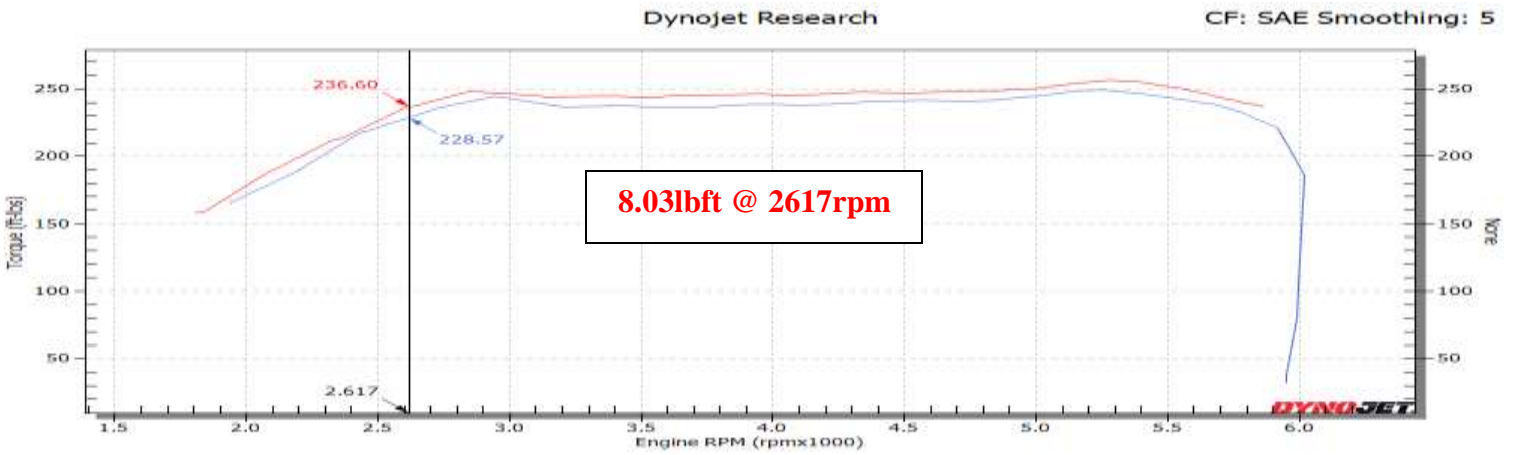

**K&N Engineering Inc.**

**Run Title: Stock 2022 SUBARU WRX 2.4L**  
**Run Notes: Baseline stock run. 2<sup>nd</sup> gear run. 10201 miles.**  
**Run Date: 11-1-2022**

**Run Title: K&N 2022 SUBARU WRX 2.4L**  
**Run Notes: K&N intake kit #77-1017C installed. 2<sup>nd</sup> gear run. 10201 miles.**  
**Run Date: 11-1-2022**

Horsepower gains based on specific or similar vehicle dynamometer test. Results will vary. For more information, lookup vehicle and/or testing protocols at [KNFilters.com](http://KNFilters.com)