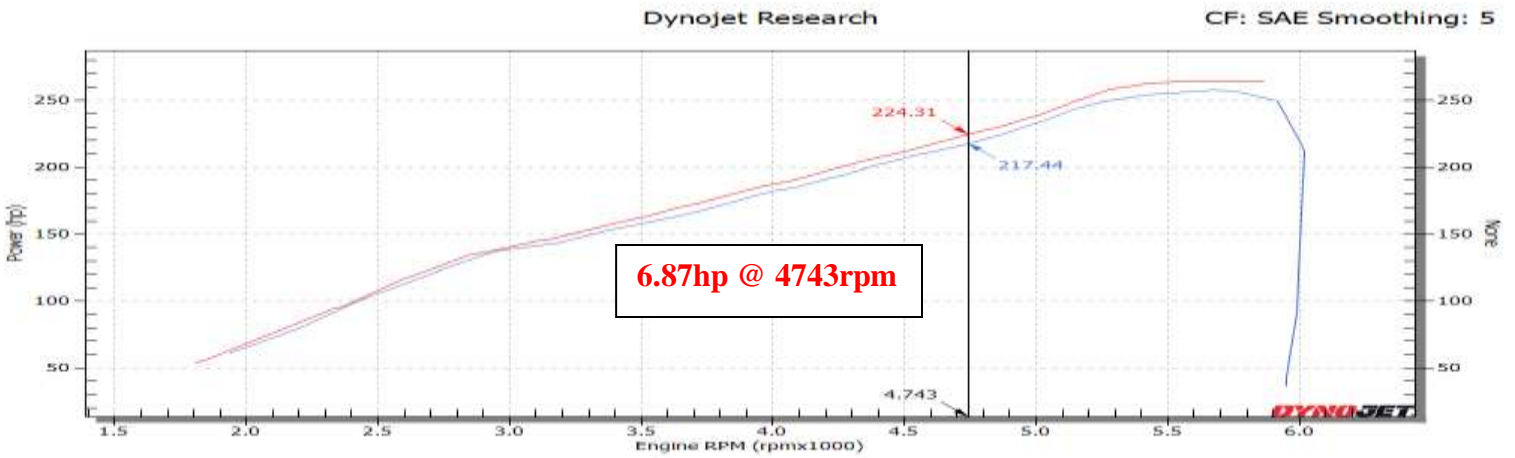

**K&N Engineering Inc.**

**Run Title: Stock 2022 SUBARU WRX 2.4L**  
**Run Notes: Baseline stock run. 2<sup>nd</sup> gear run. 10201 miles.**  
**Run Date: 11-1-2022**

**Run Title: K&N 2022 SUBARU WRX 2.4L**  
**Run Notes: K&N intake kit #77-1017C installed. 2<sup>nd</sup> gear run. 10201 miles.**  
**Run Date: 11-1-2022**

Horsepower gains based on specific or similar vehicle dynamometer test. Results will vary. For more information, lookup vehicle and/or testing protocols at [KNFilters.com](http://KNFilters.com)