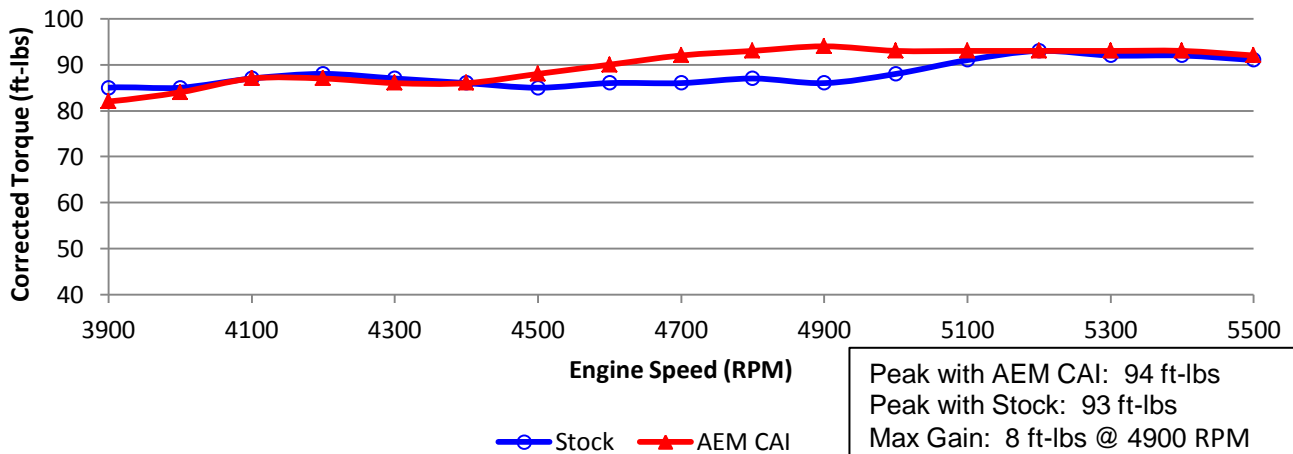

2014 Ford Fiesta 1.6L Corrected Horsepower (hp) vs. Engine Speed (RPM)

Corrected Torque (ft-lbs) vs. Engine Speed (RPM)

Run Title: Stock 2014 Ford Fiesta 1.6L Auto

Run Notes: Baseline run 9268 miles. 2nd gear run

Run Date: 4/10/14 2:14:03 PM

Stock: 115 °F, 27.7 in-Hg, SAE: 1.10, Relative Humidity: -18 %

Run Title: AEM 2014 Ford Fiesta 1.6L Auto

Run Notes: AEM intake kit installed run 9268 miles. 2nd gear run

Run Date: 4/10/14 2:46:24 PM

AEM: 116 °F, 27.7 in-Hg, SAE: 1.11, Relative Humidity: -17 %

Filter and vehicle specific data shown, results may vary for other models.

AEM21-731