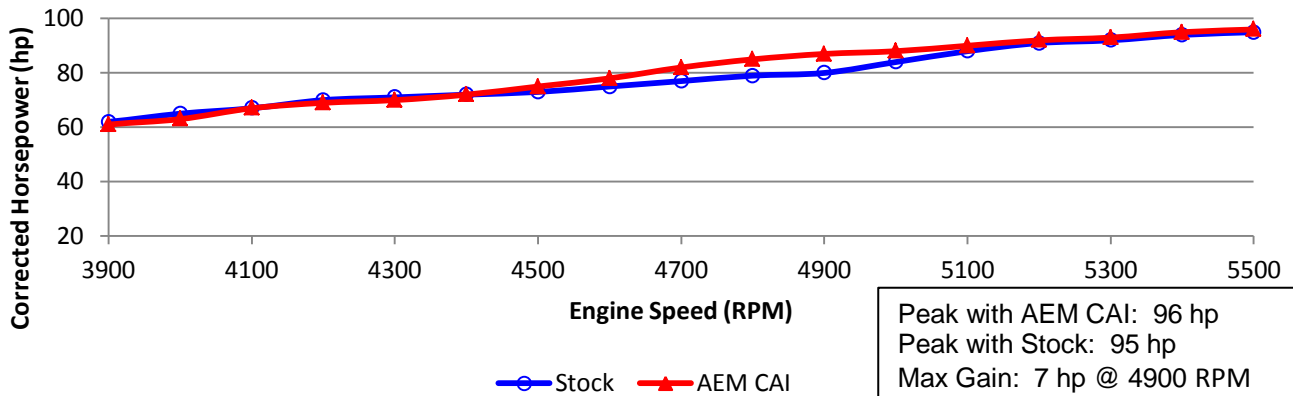

2014 Ford Fiesta 1.6L Corrected Horsepower (hp) vs. Engine Speed (RPM)

Corrected Torque (ft-lbs) vs. Engine Speed (RPM)

Run Title: Stock 2014 Ford Fiesta 1.6L Auto

Run Notes: Baseline run 9268 miles. 2nd gear run

Run Date: 4/10/14 2:14:03 PM

Stock: 115 °F, 27.7 in-Hg, SAE: 1.10, Relative Humidity: -18 %

Run Title: AEM 2014 Ford Fiesta 1.6L Auto

Run Notes: AEM intake kit installed run 9268 miles. 2nd gear run

Run Date: 4/10/14 2:46:24 PM