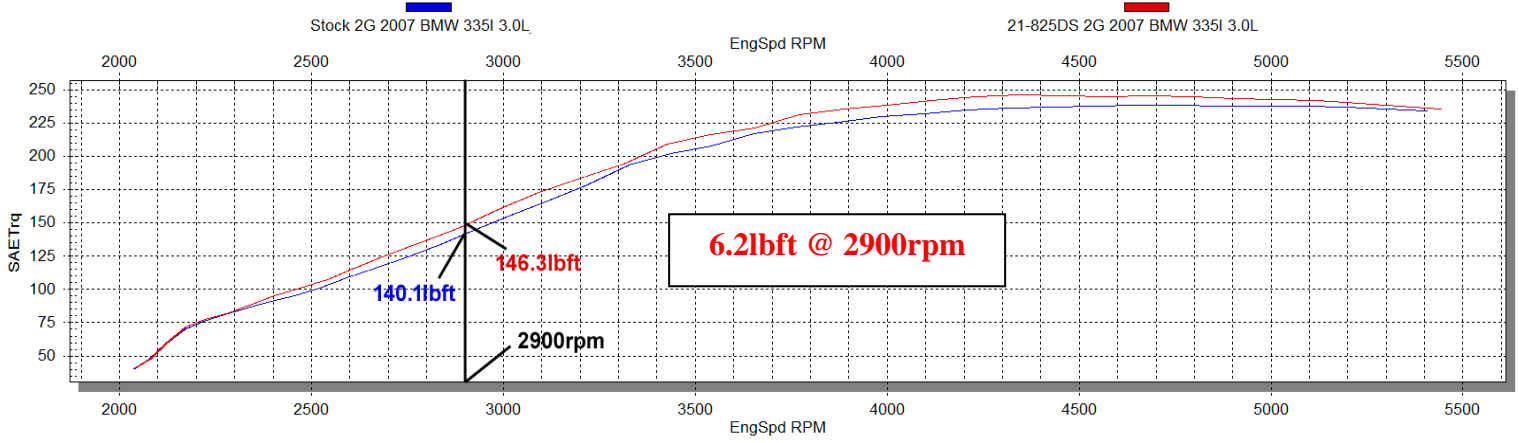

Data Group 1

SuperFlow WinDyn™ V

Run Title: Stock 2007 BMW 335i 3.0L

Run Notes: Baseline stock run. 163278 miles. 2nd gear run.

Run Date: 10-25-18

Run Title: AEM 2007 BMW 335i 3.0L

Run Notes: AEM intake kit #21-825DS installed. 2nd gear run.

Run Date: 10-25-18

Horsepower gains based on specific or similar vehicle dynamometer test. Results will vary. For more information, lookup vehicle and/or testing protocols at www.AEMINTAKES.com