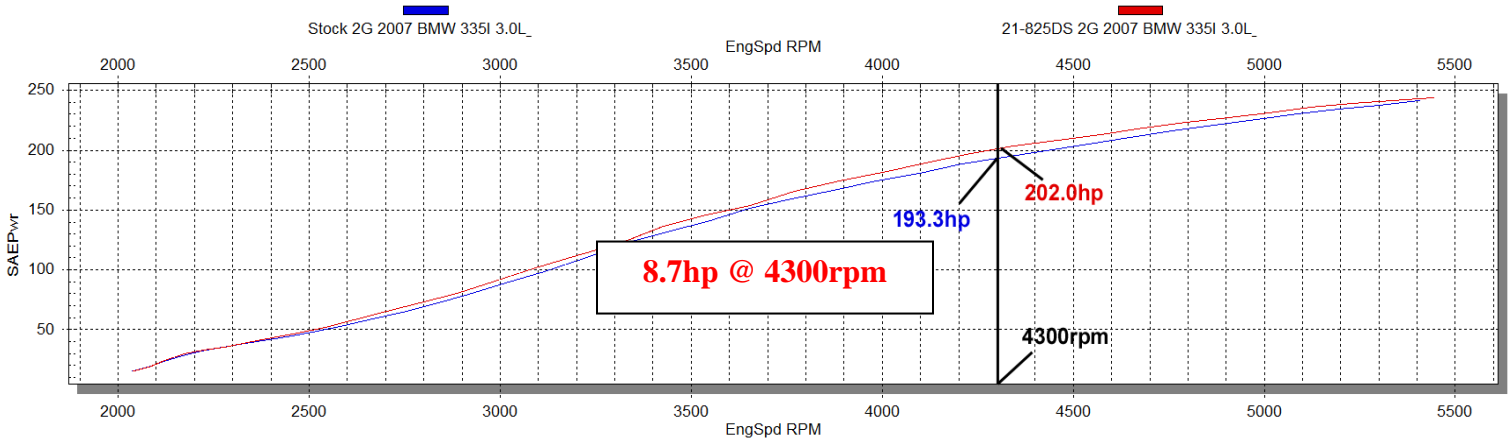

Data Group 1

SuperFlow WinDyn™ V

Run Title: Stock 2007 BMW 335i 3.0L

Run Notes: Baseline stock run. 163278 miles. 2nd gear run.

Run Date: 10-25-18

Run Title: AEM 2007 BMW 335i 3.0L

Run Notes: AEM intake kit #21-825DS installed. 2nd gear run.

Run Date: 10-25-18

Horsepower gains based on specific or similar vehicle dynamometer test. Results will vary. For more information, lookup vehicle and/or testing protocols at www.AEMINTAKES.com