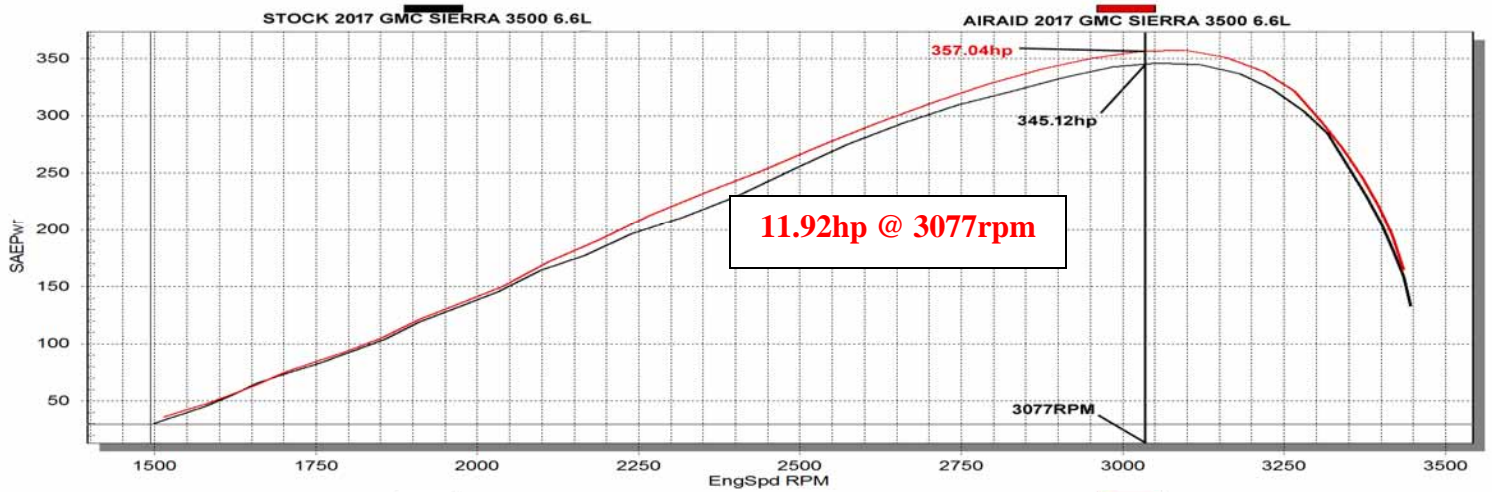

The Performance Intake Company™

Data Group 1

Run Title: Stock 2017 GMC Sierra 3500 6.6L
 Run Notes: Baseline stock run. 3rd gear run. 9000 miles.
 Run Date: 9-1-2017

Run Title: AIRAID 2017 GMC Sierra 3500 6.6L
 Run Notes: AIRAID intake kit #200-335 installed. 9000 miles.
 Run Date: 9-1-2017