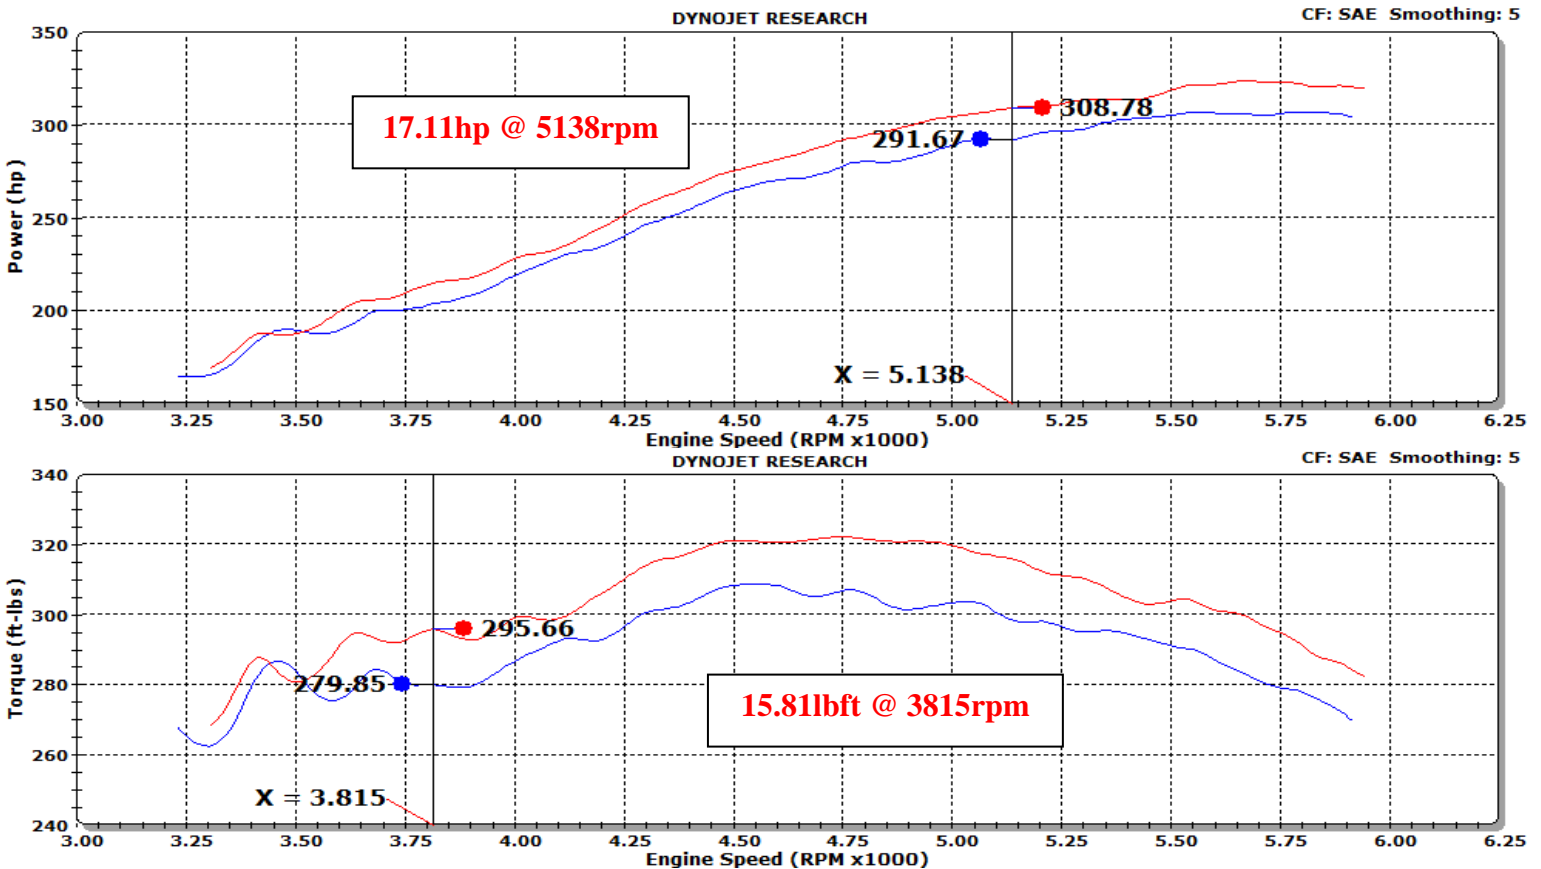

## SPECTRE PERFORMANCE Inc.

**Run Title: Stock 2013 Chevrolet Silverado 6.0L**  
**Run Notes: Baseline stock run. 62719 miles. 3<sup>rd</sup> gear run.**  
**Run Date: 6/4/2014 8:54:55 AM**  
**Stock.001: 83.70 °F 28.93 in-Hg Humidity: 10 % SAE: 1.02**

**Run Title: SPECTRE 2013 Chevrolet Silverado 6.0L**  
**Run Notes: SPECTRE intake kit #9004 installed. 62719 miles. 3<sup>rd</sup> gear run.**  
**Run Date: 6/4/2014 10:27:32 AM**  
**SPECTRE.002: 88.79 °F 28.92 in-Hg Humidity: 7 % SAE: 1.03**