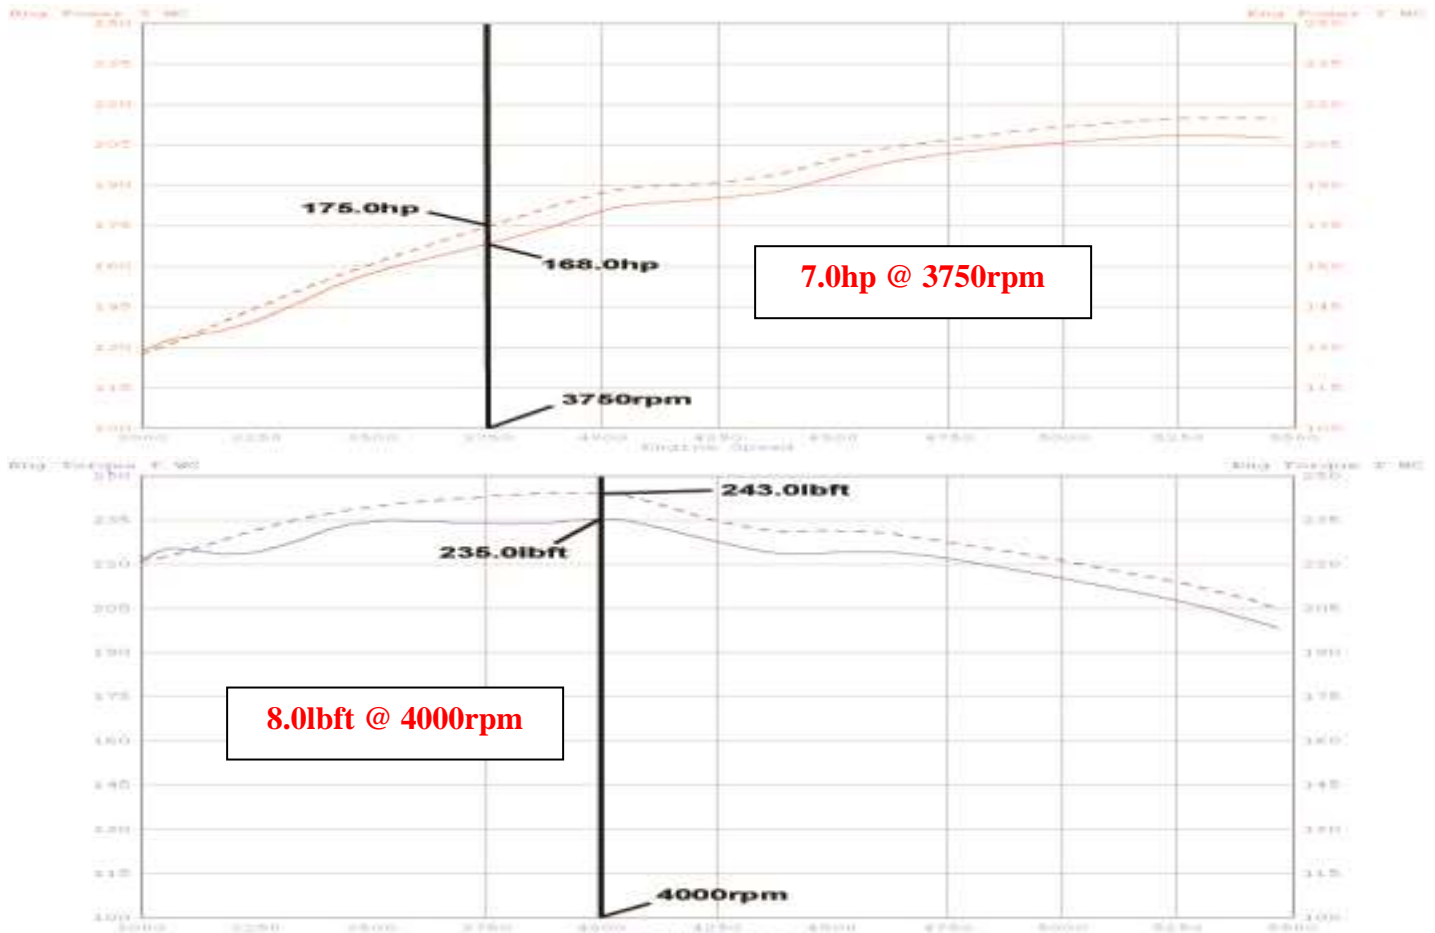

## SPECTRE PERFORMANCE Inc.

**Run Title: Stock 2005 Toyota Tundra 4.7L**  
**Run Notes: Baseline stock run. 80000 miles. 2<sup>nd</sup> gear run.**  
**Run Date: 12-12-12**

**Run Title: SPECTRE 2005 Toyota Tundra 4.7L**  
**Run Notes: SPECTRE intake kit #9964 installed. 80000 miles. 2<sup>nd</sup> gear run.**  
**Run Date: 12-12-12**