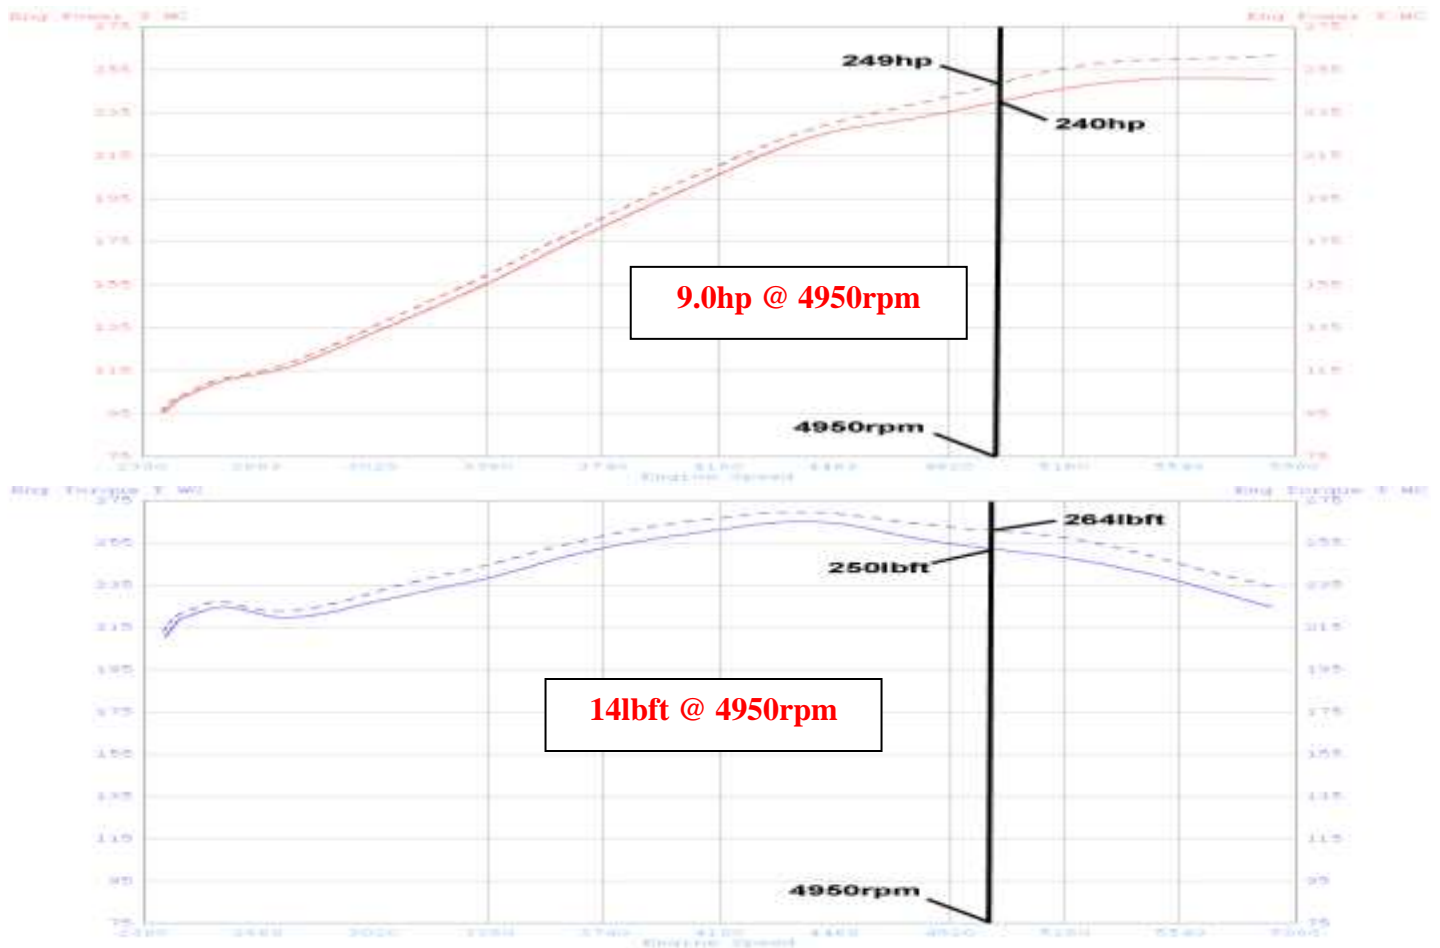

## SPECTRE PERFORMANCE Inc.

**Run Title: Stock 2012 Ford F150 5.0L**  
**Run Notes: Baseline stock run. 1900 miles. 2<sup>nd</sup> gear run.**  
**Run Date: 8-2-2012**

**Run Title: SPECTRE 2012 Ford F150 5.0L**  
**Run Notes: SPECTRE intake kit #9976 installed. 1900 miles. 2<sup>nd</sup> gear run.**  
**Run Date: 8-2-2013**

Horsepower gains based on specific or similar vehicle dynamometer test. Results will vary. For more information, lookup vehicle and/or testing protocols at [SPECTREPERFORMANCE.com](http://SPECTREPERFORMANCE.com)