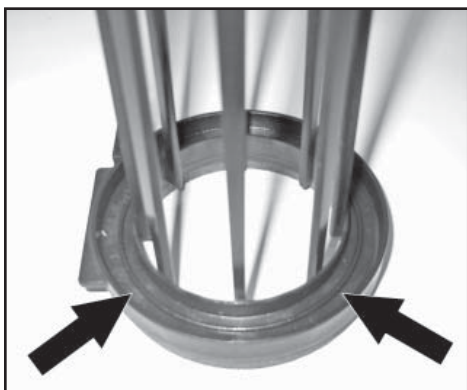

INSTALLATION INSTRUCTIONS

PART NUMBER: KA-7508

INSTALLATION INSTRUCTIONS

This Assembly Fits: SEE CATALOG FOR CURRENT APPLICATIONS

Congratulations, you have purchased the finest air filter that money can buy. With proper care, this filter can last many seasons. This filter can be used in a stock machine, with no modifications required. If any engine modifications have been made tuning/jetting adjustments may be required. There are special installation instructions, so please follow the procedures outlined below to ensure the K&N Air Filter seals properly.

INSTRUCTIONS:

1. Remove the screw holding the air filter holder. (Fig. 1)
2. Remove the stock air filter and the air filter holder.
3. Remove the air filter cover from the end of the air filter.
4. Remove the stock air filter from the air filter holder. (Fig. 2)
5. Clean the inside of the air filter holder. (Fig. 3)
6. Install the K&N Air Filter onto the air filter holder with the tall flange towards the base of the holder. (Fig. 4)
7. Reinstall the air filter cover and tighten the screw.
  NOTE: The short tab on the air filter cover will be in line with the tab on the air filter holder. (Fig. 5)
8. Install the K&N Air Filter into the air box.
  NOTE: The long tab on the air filter cover will go down into the air box. (Fig. 6)
9. Push the air filter assembly towards the intake opening and push forward and down to seat the three tabs into grooves in the air box. (Fig. 7)
10. Reinstall the screw for the air filter holder and tighten.
11. Reinstall the stock air box lid.

Product Available to Purchase Separately

Drycharger; Part Number KA-7508DK

THESE INSTRUCTIONS MUST BE FOLLOWED EVERY TIME THE FILTER IS SERVICED, OTHERWISE THE FILTER MAY NOT SEAL, AND DAMAGE TO THE ENGINE COULD RESULT.

Fig. 3