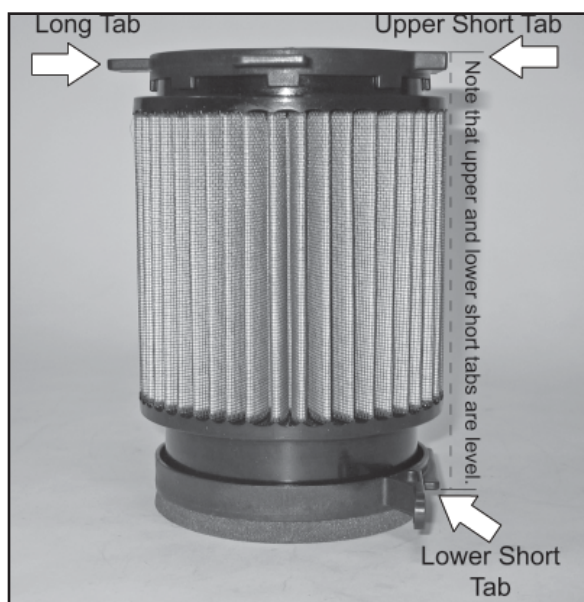

INSTALLATION INSTRUCTIONS

PART NUMBER: KA-7508

INSTALLATION INSTRUCTIONS

This Assembly Fits: SEE CATALOG FOR CURRENT APPLICATIONS

Congratulations, you have purchased the finest air filter that money can buy. With proper care, this filter can last many seasons. This filter can be used in a stock machine, with no modifications required. If any engine modifications have been made tuning/jetting adjustments may be required. There are special installation instructions, so please follow the procedures outlined below to ensure the K&N Air Filter seals properly.

INSTRUCTIONS:

1. Remove the screw holding the air filter holder. (Fig. 1)
2. Remove the stock air filter and the air filter holder.
3. Remove the air filter cover from the end of the air filter.
4. Remove the stock air filter from the air filter holder. (Fig. 2)
5. Clean the inside of the air filter holder. (Fig. 3)
6. Install the K&N Air Filter onto the air filter holder with the tall flange towards the base of the holder. (Fig. 4)
7. Reinstall the air filter cover and tighten the screw.
  NOTE: The short tab on the air filter cover will be in line with the tab on the air filter holder. (Fig. 5)
8. Install the K&N Air Filter into the air box.
  NOTE: The long tab on the air filter cover will go down into the air box. (Fig. 6)
9. Push the air filter assembly towards the intake opening and push forward and down to seat the three tabs into grooves in the air box. (Fig. 7)
10. Reinstall the screw for the air filter holder and tighten.
11. Reinstall the stock air box lid.

Product Available to Purchase Separately

Drycharger; Part Number KA-7508DK

THESE INSTRUCTIONS MUST BE FOLLOWED EVERY TIME THE FILTER IS SERVICED, OTHERWISE THE FILTER MAY NOT SEAL, AND DAMAGE TO THE ENGINE COULD RESULT.

Fig. 5