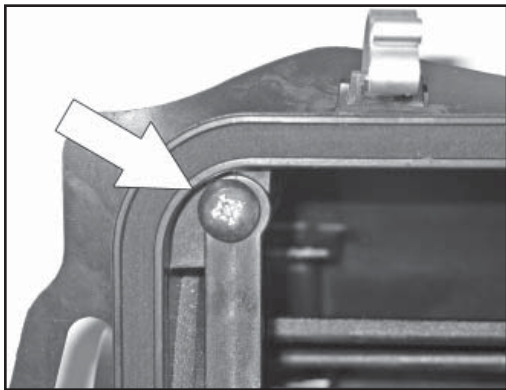

INSTALLATION INSTRUCTIONS

PART NUMBER: KA-7508

INSTALLATION INSTRUCTIONS

This Assembly Fits: SEE CATALOG FOR CURRENT APPLICATIONS

Congratulations, you have purchased the finest air filter that money can buy. With proper care, this filter can last many seasons. This filter can be used in a stock machine, with no modifications required. If any engine modifications have been made tuning/jetting adjustments may be required. There are special installation instructions, so please follow the procedures outlined below to ensure the K&N Air Filter seals properly.

INSTRUCTIONS:

1. Remove the screw holding the air filter holder. (Fig. 1)
2. Remove the stock air filter and the air filter holder.
3. Remove the air filter cover from the end of the air filter.
4. Remove the stock air filter from the air filter holder. (Fig. 2)
5. Clean the inside of the air filter holder. (Fig. 3)
6. Install the K&N Air Filter onto the air filter holder with the tall flange towards the base of the holder. (Fig. 4)
7. Reinstall the air filter cover and tighten the screw.
  NOTE: The short tab on the air filter cover will be in line with the tab on the air filter holder. (Fig. 5)
8. Install the K&N Air Filter into the air box.
  NOTE: The long tab on the air filter cover will go down into the air box. (Fig. 6)
9. Push the air filter assembly towards the intake opening and push forward and down to seat the three tabs into grooves in the air box. (Fig. 7)
10. Reinstall the screw for the air filter holder and tighten.
11. Reinstall the stock air box lid.

Product Available to Purchase Separately

Drycharger; Part Number KA-7508DK

THESE INSTRUCTIONS MUST BE FOLLOWED EVERY TIME THE FILTER IS SERVICED, OTHERWISE THE FILTER MAY NOT SEAL, AND DAMAGE TO THE ENGINE COULD RESULT.

Fig. 1