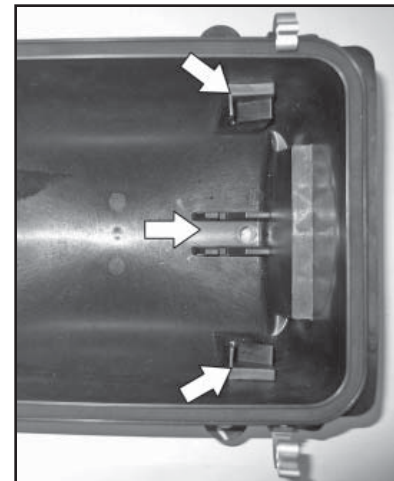

Fig. 7

FREE K&N DECAL To register your warranty, please see us online at knfilters.com/register. FREE K&N DECAL

• 1455 CITRUS ST., P.O. BOX 1329, RIVERSIDE, CA., U.S.A. 92502 • TECH SERVICE 800-858-3333 • FAX 951-826-4001
• e-mail: tech@knfilters.com • WWW: <http://www.knfilters.com>