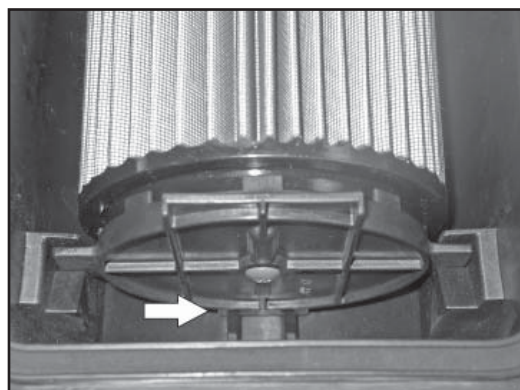

INSTALLATION INSTRUCTIONS

PART NUMBER: KA-7508

INSTALLATION INSTRUCTIONS

This Assembly Fits: SEE CATALOG FOR CURRENT APPLICATIONS

Congratulations, you have purchased the finest air filter that money can buy. With proper care, this filter can last many seasons. This filter can be used in a stock machine, with no modifications required. If any engine modifications have been made tuning/jetting adjustments may be required. There are special installation instructions, so please follow the procedures outlined below to ensure the K&N Air Filter seals properly.

INSTRUCTIONS:

1. Remove the screw holding the air filter holder. (Fig. 1)
2. Remove the stock air filter and the air filter holder.
3. Remove the air filter cover from the end of the air filter.
4. Remove the stock air filter from the air filter holder. (Fig. 2)
5. Clean the inside of the air filter holder. (Fig. 3)
6. Install the K&N Air Filter onto the air filter holder with the tall flange towards the base of the holder. (Fig. 4)
7. Reinstall the air filter cover and tighten the screw.
  NOTE: The short tab on the air filter cover will be in line with the tab on the air filter holder. (Fig. 5)
8. Install the K&N Air Filter into the air box.
  NOTE: The long tab on the air filter cover will go down into the air box. (Fig. 6)
9. Push the air filter assembly towards the intake opening and push forward and down to seat the three tabs into grooves in the air box. (Fig. 7)
10. Reinstall the screw for the air filter holder and tighten.
11. Reinstall the stock air box lid.

Product Available to Purchase Separately

Drycharger; Part Number KA-7508DK

THESE INSTRUCTIONS MUST BE FOLLOWED EVERY TIME THE FILTER IS SERVICED, OTHERWISE THE FILTER MAY NOT SEAL, AND DAMAGE TO THE ENGINE COULD RESULT.

Fig. 6